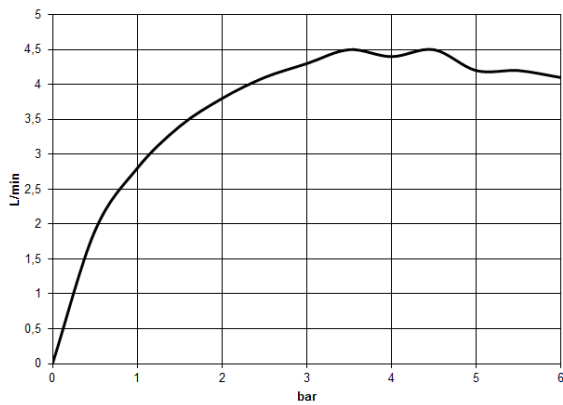

Flow rate chart

Certificates

IAPMO_N-4976. IAPMO_6397.