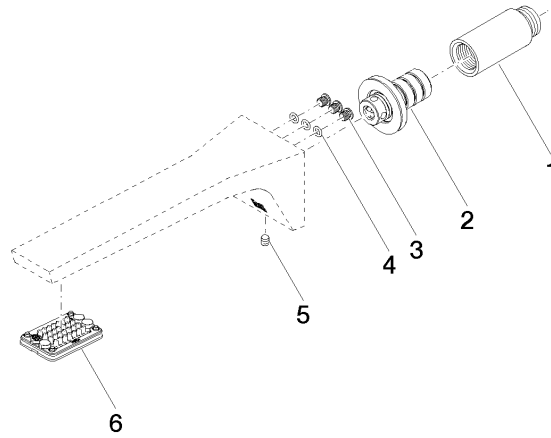

**CL.1 Wall-mounted basin spout without pop-up waste - Dark Chrome**

CL.1

13 800 705

- 200mm projection
- fixed spout
- rectangular spray pattern with 40 individual jets
- hole diameter 37 mm
- lead-free
- 1/2" connection
- plug-link mounting
- max. flow 4.5 l/min
- This product can help a building meet the requirements of Green Building Rating Systems, e.g. LEED®, BREEAM®, DGNB

mm [inches]

Flow rate chart

Certificates

IAPMO\_N-4976. IAPMO\_6397.

13 800 705

Parts for other finishes can be found here: [Chrome](#)

### Spare parts list

No.	Item Number	Name	Quantity used	Delivery time
1	09 24 03 081 10 90	extension	1	2
2	90 24 03 108 01 90	nipple set	1	2
3	09 30 30 113 20 90	screw	3	2
4	09 14 10 001 90	seal	3	2
5	90 31 11 004 00 90	pin	1	2
6	90 11 02 297 00 90	aerator	1	2