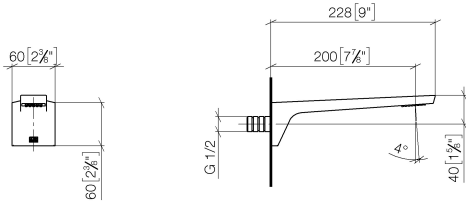

**CL.1 Wall-mounted basin spout without pop-up waste - Dark Chrome**

CL.1

13 800 705

- 200mm projection
- fixed spout
- rectangular spray pattern with 40 individual jets
- hole diameter 37 mm
- lead-free
- 1/2" connection
- plug-link mounting
- max. flow 4.5 l/min
- This product can help a building meet the requirements of Green Building Rating Systems, e.g. LEED®, BREEAM®, DGNB

mm [inches]

Flow rate chart

Certificates

IAPMO\_N-4976. IAPMO\_6397.

13 800 705

Parts for other finishes can be found here: [Chrome](#)

### Spare parts list

No.	Item Number	Name	Quantity used	Delivery time
1	09 24 03 081 10 90	extension	1	2
2	90 24 03 108 01 90	nipple set	1	2
3	09 30 30 113 20 90	screw	3	2
4	09 14 10 001 90	seal	3	2
5	90 31 11 004 00 90	pin	1	2
6	90 11 02 297 00 90	aerator	1	2